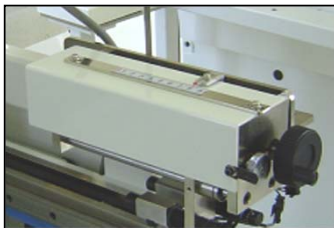

Curtain cloth edge folding machine

The width of the fold can be changed between 15mm-85mm.

Operation panel

Setting device of folding length

Specification

Model No.	NCV-10	
Folding width	2-fold	15mm ~ 85mm
	3-fold	15mm ~ 85mm
Folding length	1 time of folding length: 2200mm	
Voltage and electric power	3-phase 200V ; 0.5KW	
Air pressure and power consumption	5kgf/cm ² 0.4KW (option)	
Dimensions	2700mm(w)X900mm(d)X1850mm(h)	